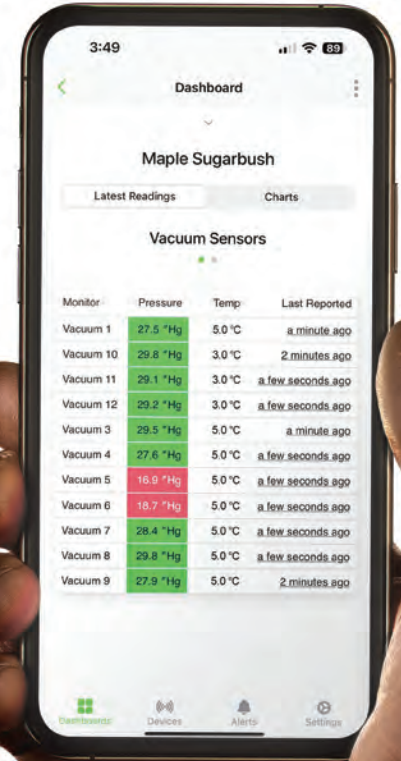

SUGAR BUSH MANAGEMENT SYSTEM

Farmblox
over 12,000 acres monitored

Walk less, Sleep better

Monitor what is most critical in your sugar bush from your smartphone and/or computer no matter your geographic area

BENEFITS

Reliable

- **5+ years of battery life!** Monitor with solar panel + li-ion battery
- **No long trips to replace batteries** or turn off monitors after the season

Accurate

- **Field data available in minutes** via the app, so you can make better decisions more quickly
- **Strong and stable connection** using cellular or WiFi for full sugarbush coverage - no complex, unreliable repeaters required

Simple

- **Install in 3 minutes or less** easy "Plug and Play"
- **Customizable** to support your unique maple operation
- **Easy to service** by replacing an individual sensor or monitor

Flexible

- **Designed for every size sugarbush** monitors connect to any base station, so easily add more for full coverage
- **Install 3 to 10,000 devices per base station** and add more as you grow

Measure the fill level of your silos without climbing a ladder.

Weather Station

Measure the weather conditions across your sugarbush.

Flowmeter

Track exactly how much sap you're collecting.

Receive ALERTS on your smartphone